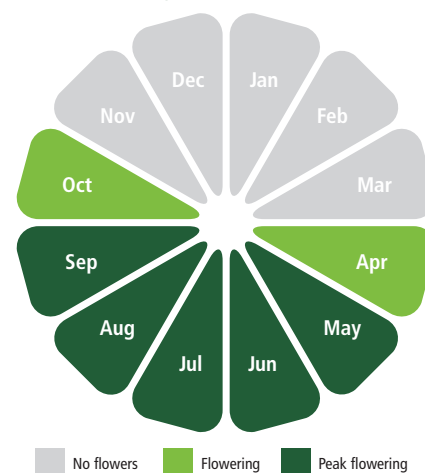

*All measurements are approximate and taken when harvested.*

■ Growth	Turfonline Species Rich Lawn Turf is a blend of 12 slow-growing grasses and 23 native wildflowers. The specially selected grasses ensure full coverage all year round. Turfonline Species Rich Lawn Turf will contain mature plants, root fibre and enough soil to maintain the plant during establishment.
----------	---

■ Typical Seed Mixture*	80% Slow growing grasses 20% Native Wildflowers
-------------------------	--

■ Soil Classification	Grown on a sandy loam and compost based substrate.
-----------------------	--

**Species Rich Lawn Turf is a blend of 12 slow growing grasses and 23 native wildflowers. The specially selected grasses ensure full coverage all year round.**

## Flowering Times

 **Turfonline.**