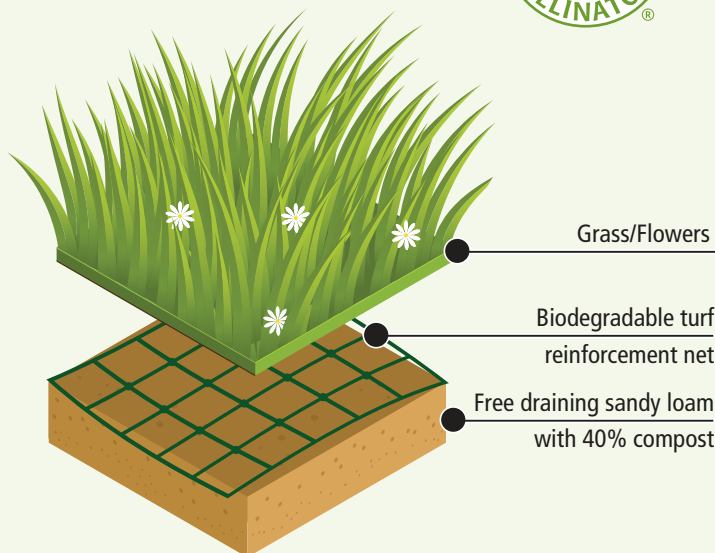

## ■ Features

Biodiverse and pollinator friendly.

Low maintenance.

Hardwearing.

Good year-round colour and appear.

Good drought tolerance.

Compatible with most growing mediums found throughout the UK and can tolerate slightly more nutrient rich soils.

## Ideal for:

Low maintenance areas

Commercial landscaping

Domestic lawns

Urban Areas

## What's in our Species Rich lawn

- Slender Creeping Red Fescue
- Hard Fescue
- Sheeps Fescue
- Small Leaved Timothy
- Crested Dogs Tail
- Brown Top Bent
- Chewings Fescue
- Creeping Bent
- Strong Creeping Red Fescue
- Smooth Meadow Grass
- Rough Stalked Meadow Grass
- Perennial Ryegrass
- Autumn Hawkbit
- Yellow Rattle
- Small Scabious
- Wood Sage
- Wild Carrot
- Red Clover
- Common Dandelion
- Common Knapweed
- Meadow Buttercup
- Rough Hawkbit
- Cat's Ear
- Cowslip
- Common mouse-ear
- Flax
- Birdsfoot Trefoil
- Black Medick
- Ribwort Plantain
- Common Sorrel
- Lady's Bedstraw
- White Clover
- Creeping Buttercup
- Selfheal
- Yarrow

80% Grasses  
20% Flowers

Slow Growing Grasses

Native wildflowers

*\*As sown. The actual percentage of each species contained may vary due to environmental factors. Turfonline makes every effort to ensure wildflower products are free from weeds and pests, however due to the natural way in which these products are grown we cannot guarantee they are 100% pest free on delivery. It is unlikely that you will see every species that is listed. The variation of species present has been developed to suit a wide variety of soils and environmental conditions. This will result in a product that will adapt to individual settings which may mean some species are more successful than others. Contains annual and perennial species.*